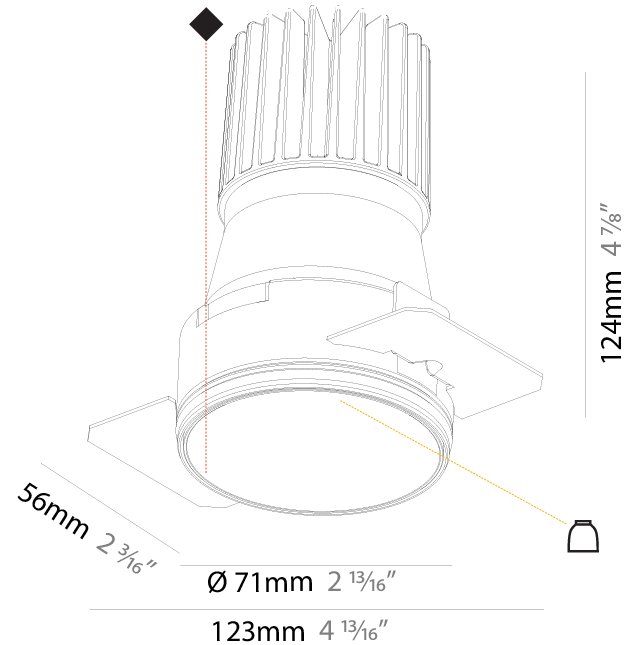

PHYSICAL

Aperture Sizes - Downlights: 2"
Diameter (mm): 71
Diameter (in): 2 13/16
Height (mm): 124
Height (in): 4 7/8
Ceiling Thickness (mm): 10 / 12.5 / 15
Ceiling Thickness (in): 3/8 or 1/2 or 9/16
Min. Recessing Depth (mm): 140
Min. Recessing Depth (in): 5 1/2
Weight (kg): 0.374
Weight (lbs): 0.82
Fixture Finish: SSR / BKV / CWI / CRY / HAB / UFT / ITA / RUA / FTG / MYG / LOD / PUS / FRO / FUP / KIA / POP / BLS / SPG / MEY / GOH / CHC / COM / ABZ / JAG / OBR / MOS / ROR
Fixture Material: Aluminum Die Cast
Cut-out Measurements: 79mm / 3 1/8"
Upon Request: Unique Sizes Unique Ceiling Thickness

ELECTRICAL

Lamp Type: LED (Zhaga Standard)
Input Wattage (W): 13
Total Output Wattage (W): 11.8
Dimming: Dali Dimming
Driver Included: No
Driver Location: Recessed Housing
Driver Type: Constant Current - 120Vac
Driver Class: Class 2
Housing: See Components
Input Voltage (V): 120
Constant Current (MA): 350

LED

Number of LEDs: 1
Color Temperature (°K): Warm Dim
Max. Delivered Lumen (lm): 792
Nominal Lumen (lm): 1182
CRI: >90 CRI
Lamp Life (hrs): 50000
Upon Request: RGB-W Tunable White Special Color Temperature

OPTICAL

Reflector: 20 / 40 / 60
Adjustability: Rotational 180°; Tilt 30°
Upon Request: Special Beam Angles

RATINGS AND CERTIFICATIONS

Certified By: Certified for North American Standards
IP rating: IP20