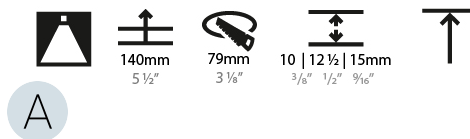

PHYSICAL

Aperture Sizes - Downlights: 2"
Shape: Round
Diameter (mm): 71
Diameter (in): 2 ¹³/₁₆"
Height (mm): 124
Height (in): 4 ⁷/₈"
Ceiling Thickness (mm): 10 / 12.5 / 15
Ceiling Thickness (in): 3/8 or 1/2 or 9/16
Min. Recessing Depth (mm): 140
Min. Recessing Depth (in): 5 ¹/₂"
Weight (kg): 0.358
Weight (lbs): 0.79
Fixture Finish: SSR / BKV / CWI / CRY / HAB / UFT / ITA / RUA / FTG / MYG / LOD / PUS / FRO / FUP / KIA / POP / BLS / SPG / MEY / GOH / CHC / COM / ABZ / JAG / OBR / MOS / ROR
Fixture Material: Aluminum
Cut-out Measurements: Ø 79mm / 3 1/8"
Upon Request: Unique Sizes Unique Ceiling Thickness

ELECTRICAL

Lamp Type: LED (Zhaga Standard)
Input Wattage (W): 13
Total Output Wattage (W): 11.8
Dimming: Tri-Mode (Non-Dimming and Phase Dimming (120Vac only) and 0-10V Dimming)
Driver Included: No
Driver Location: Recessed Housing
Driver Type: Constant Current - Universal
Driver Class: Class 2
Housing: See components
Input Voltage (V): 120 - 277
Constant Current (MA): 500

LED

Number of LEDs: 1
Color Temperature (°K): 2700 / 3000 / 3500 / 4000
Max. Delivered Lumen (lm): 1210 / 1260 / 1323 / 1350
CRI: >90 CRI
Lamp Life (hrs): 50000

OPTICAL

Reflector: 20 / 40 / 60

RATINGS AND CERTIFICATIONS

Certified By: Certified for North American Standards
IP rating: IP20

PROJECT
TYPE
SPECIFIER
QUANTITY
DATE