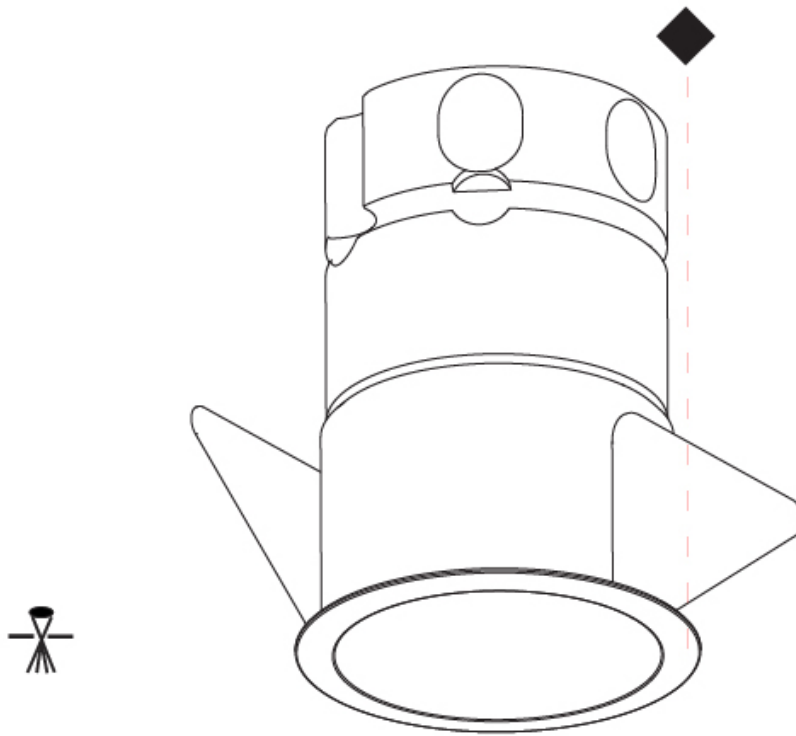

INVADER DEEP RECESSED

A37965-

PROJECT

TYPE

SPECIFIER

QUANTITY

DATE

A