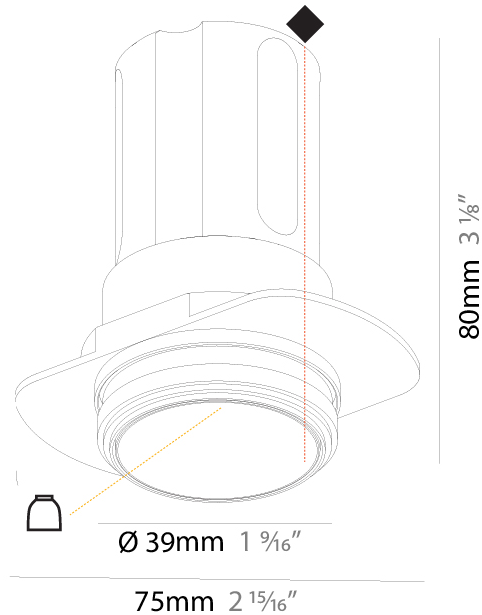

INVADER DEEP TRIMLESS

A37922- : A37922-20-47

base number

PROJECT	
TYPE	
SPECIFIER	
QUANTITY	
DATE	

1. To build a product code in our configurator select the specify button on the base model # product page
2. To build a manual product code on this datasheet choose from the options listed below in blue font and add the suffix to the base model #

GENERAL

Series: Invader Deep
Partner: Prolicht
Division: Architectural
Installation: Trimless
Product Type: Downlight
Mounting Location: Ceiling
Light Distribution: Downlight

PHYSICAL

Shape: Round
Diameter (mm): 39
Diameter (in): 1 ⁹/₁₆
Height (mm): 80
Height (in): 3 ¹/₈
Ceiling Thickness (mm): 10 / 12 / 15
Ceiling Thickness (in): 3/8 or 1/2 or 9/16
Min. Recessing Depth (mm): 150
Min. Recessing Depth (in): 5 ⁷/₈

ELECTRICAL

Lamp Type: LED (Zhaga Standard)
Input Wattage (W): 7
Max. Wattage Per Lamp (W): 6.4
Dimming: Tri-Mode (Non-Dimming and Phase Dimming (120Vac only) and 0-10V Dimming)
Driver Included: No
Driver Location: Remote
Driver Type: Constant Current - 120 / 277Vac
Input Voltage (V): 120 - 277
Constant Current (MA): 250

LED

Number of LEDs: 1
Color Temperature (°K): 3000
Max. Delivered Lumen (lm): 690
CRI: >90 CRI
Lamp Life (hrs): 50000
Upon Request: RGB-W Tunable White Special Color Temperature

OPTICAL

Reflector: 47

RATINGS AND CERTIFICATIONS

Certified By: Certified for North American Standards
IP rating: IP20