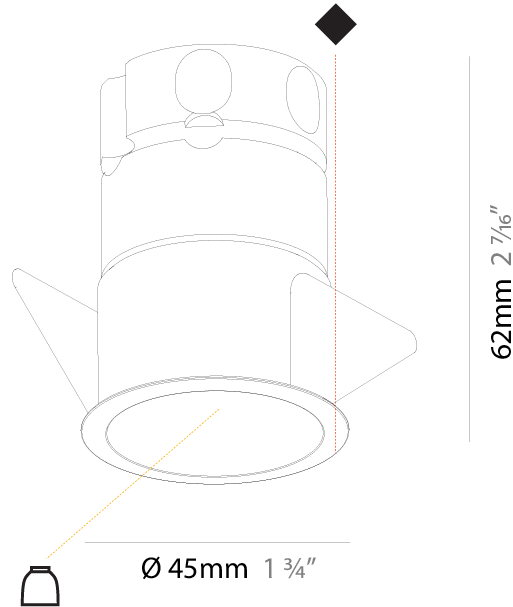

GENERAL

Series: Invader Deep
Partner: Prolicht
Division: Architectural
Installation: Recessed
Product Type: Downlight
Mounting Location: Ceiling
Light Distribution: Downlight

PHYSICAL

Aperture Sizes - Downlights: 1"
Shape: Round
Diameter (mm): 45
Diameter (in): 1 3/4
Height (mm): 62
Height (in): 2 7/16
Ceiling Thickness (mm): 10 / 12.5 / 15
Ceiling Thickness (in): 3/8 or 1/2 or 9/16
Min. Recessing Depth (mm): 150
Min. Recessing Depth (in): 5 7/8
Weight (kg): 0.104
Weight (lbs): 0.23
Fixture Finish: SSR / BKV / CWI / CRY / HAB / UFT / ITA / RUA / FTG / MYG / LOD / PUS / FRO / FUP / KIA / POP / BLS / SPG / MEY / GOH / CHC / COM / ABZ / JAG / OBR / MOS / ROR
Fixture Material: Aluminum Die Cast
Cut-out Measurements: 41mm / 1 5/8"

ELECTRICAL

Lamp Type: LED
Input Wattage (W): 2
Total Output Wattage (W): 0.8
Dimming: Non-Dimmable
Driver Included: No
Driver Location: Remote
Driver Type: Constant Current - 120 / 277Vac
Driver Class: Class 2
Input Voltage (V): 120 - 277
Constant Current (MA): 700
Upon Request: 0-10Vdc dimming / Phase dimming 120Vac

LED

Number of LEDs: 1
Color Temperature (°K): 2700 / 3000 / 3500 / 4000
Max. Delivered Lumen (lm): 160 / 170 / 176 / 180
Nominal Lumen (lm): 160 / 170 / 176 / 180
CRI: >90 CRI
Lamp Life (hrs): 50000

OPTICAL

Beam Angle: 10° / 44°

RATINGS AND CERTIFICATIONS

Certified By: Certified for North American Standards
IP rating: IP20