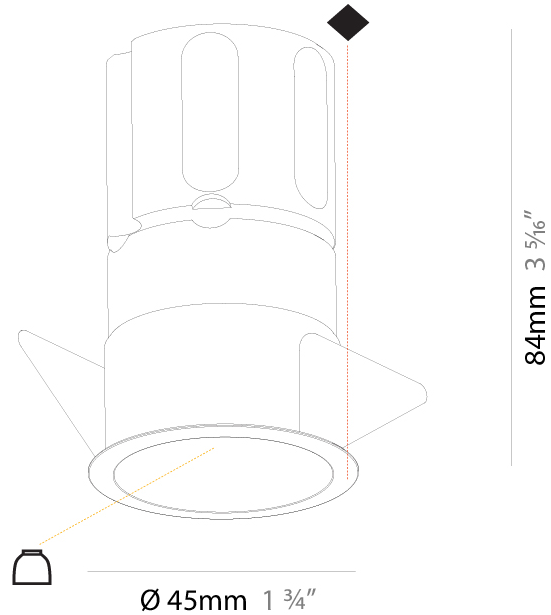

PROJECT	
TYPE	
SPECIFIER	
QUANTITY	
DATE	

INVADER DEEP RECESSED

A37972- : A37972-27K-03-33

base number

1. To build a product code in our configurator select the specify button on the base model # product page
2. To build a manual product code on this datasheet choose from the options listed below in blue font and add the suffix to the base model #

GENERAL

Series: Invader Deep
Partner: Prolicht
Division: Architectural
Installation: Recessed
Product Type: Downlight
Mounting Location: Ceiling
Light Distribution: Downlight

PHYSICAL

Shape: Round
Diameter (mm): 45mm / 1 3/4"
Height (mm): 84mm / 3 5/16"
Min. Recessing Depth (mm): 150mm / 5 7/8"
Fixture Material: Aluminum Die Cast

ELECTRICAL

Lamp Type: LED (Zhaga Standard)
Input Wattage (W): 7
Total Output Wattage (W): 6.4
Driver Included: No
Driver Location: Remote
Driver Type: Constant Current - 120 / 277Vac
Driver Class: Class 2
Input Voltage (V): 120 - 277
Constant Current (MA): 250mA

LED

Number of LEDs: 1
Color Temperature (°K): 2700
Max. Delivered Lumen (lm): 660
Nominal Lumen (lm): 734
CRI: >90 CRI
Lamp Life (hrs): 50000

OPTICAL

Reflector°: 33

RATINGS AND CERTIFICATIONS

Certified By: Certified for North American Standards
IP rating: IP20