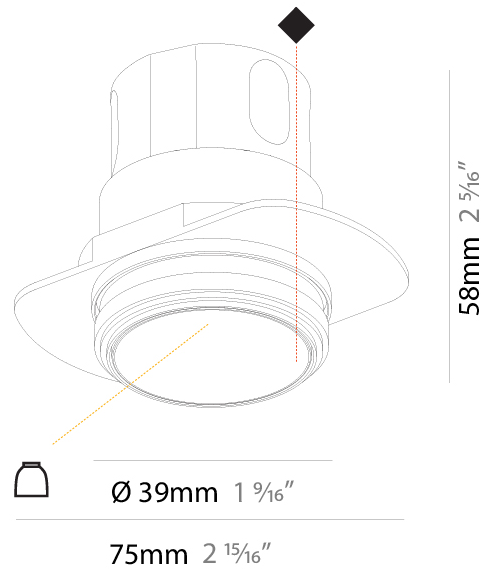

PHYSICAL

Aperture Sizes - Downlights: 1"
Shape: Round
Diameter (mm): 39
Diameter (in): 1 9/16
Height (mm): 58
Height (in): 2 5/16
Ceiling Thickness (mm): 10 / 12 / 15
Ceiling Thickness (in): 3/8 or 1/2 or 9/16
Min. Recessing Depth (mm): 150
Min. Recessing Depth (in): 5 7/8
Weight (kg): 0.121
Weight (lbs): 0.27
Fixture Finish: SSR / BKV / CWI / CRY / HAB / UFT / ITA / RUA / FTG / MYG / LOD / PUS / FRO / FUP / KIA / POP / BLS / SPG / MEY / GOH / CHC / COM / ABZ / JAG / OBR / MOS / ROR
Fixture Material: Aluminum
Cut-out Measurements: Ø 45mm / 1 3/4"
Upon Request: Unique Sizes Unique Ceiling Thickness

ELECTRICAL

Lamp Type: LED (Zhaga Standard)
Input Wattage (W): 2
Total Output Wattage (W): 1.8
Dimming: 0-10V Dimming / Phase Dimming (120Vac Only)
Driver Included: No
Driver Location: Remote
Driver Type: Constant Current - 120 / 277Vac
Input Voltage (V): 120 - 277
Constant Current (MA): 700

LED

Number of LEDs: 1
Color Temperature (°K): 2700 / 3000 / 3500 / 4000
Max. Delivered Lumen (lm): 160 / 170 / 176 / 180
CRI: >90 CRI
Lamp Life (hrs): 50000
Upon Request: RGB-W Tunable White Special Color Temperature

OPTICAL

Reflector: 12 / 20 / 35
Upon Request: Special Beam Angles

RATINGS AND CERTIFICATIONS

Certified By: Certified for North American Standards
IP rating: IP20

PROJECT
TYPE
SPECIFIER
QUANTITY
DATE