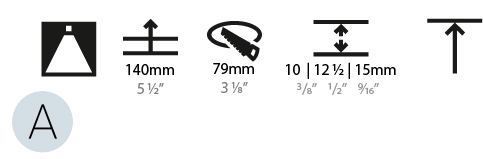

PHYSICAL

Aperture Sizes - Downlights: 2"
Diameter (mm): 71
Diameter (in): 2 13/16
Height (mm): 124
Height (in): 4 7/8
Ceiling Thickness (mm): 10 / 12.5 / 15
Ceiling Thickness (in): 3/8 or 1/2 or 9/16
Min. Recessing Depth (mm): 140
Min. Recessing Depth (in): 5 1/2
Weight (kg): 0.374
Weight (lbs): 0.82
Fixture Finish: SSR / BKV / CWI / CRY / HAB / UFT / ITA / RUA / FTG / MYG / LOD / PUS / FRO / FUP / KIA / POP / BLS / SPG / MEY / GOH / CHC / COM / ABZ / JAG / OBR / MOS / ROR
Fixture Material: Aluminum Die Cast
Cut-out Measurements: 79mm / 3 1/8"
Upon Request: Unique Sizes Unique Ceiling Thickness

ELECTRICAL

Lamp Type: LED (Zhaga Standard)
Input Wattage (W): 13
Total Output Wattage (W): 11.8
Dimming: Dali Dimming
Driver Included: No
Driver Location: Recessed Housing
Driver Type: Constant Current - 120Vac
Driver Class: Class 2
Housing: See Components
Input Voltage (V): 120
Constant Current (MA): 350

LED

Number of LEDs: 1
Color Temperature (°K): Warm Dim
Max. Delivered Lumen (lm): 792
Nominal Lumen (lm): 1182
CRI: >90 CRI
Lamp Life (hrs): 50000
Upon Request: RGB-W Tunable White Special Color Temperature

OPTICAL

Reflector: 20 / 40 / 60
Adjustability: Rotational 180°; Tilt 30°
Upon Request: Special Beam Angles

RATINGS AND CERTIFICATIONS

Certified By: Certified for North American Standards
IP rating: IP20