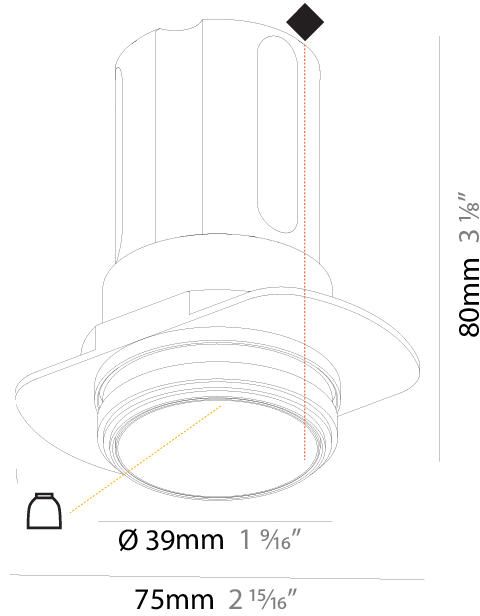

PHYSICAL

Aperture Sizes - Downlights: 1"
Shape: Round
Diameter (mm): 39
Diameter (in): 1 9/16
Height (mm): 80
Height (in): 3 1/8
Ceiling Thickness (mm): 10 / 12 / 15
Ceiling Thickness (in): 3/8 or 1/2 or 9/16
Min. Recessing Depth (mm): 150
Min. Recessing Depth (in): 5 7/8
Weight (kg): 0.143
Weight (lbs): 0.31
Fixture Finish: SSR / BKV / CWI / CRY / HAB / UFT / ITA / RUA / FTG / MYG / LOD / PUS / FRO / FUP / KIA / POP / BLS / SPG / MEY / GOH / CHC / COM / ABZ / JAG / OBR / MOS / ROR
Fixture Material: Aluminum
Cut-out Measurements: $\square$ 45mm / 1 3/4"
Upon Request: Unique Sizes Unique Ceiling Thickness

ELECTRICAL

Lamp Type: LED (Zhaga Standard)
Input Wattage (W): 7
Total Output Wattage (W): 6.4
Dimming: Tri-Mode (Non-Dimming and Phase Dimming (120Vac only) and 0-10V Dimming)
Driver Included: No
Driver Location: Remote
Driver Type: Constant Current - 120 / 277Vac
Input Voltage (V): 120 - 277
Constant Current (MA): 250

LED

Number of LEDs: 1
Color Temperature (°K): 2700 / 3000 / 3500 / 4000
Max. Delivered Lumen (lm): 660 / 690 / 725 / 740
CRI: >90 CRI
Lamp Life (hrs): 50000
Upon Request: RGB-W Tunable White Special Color Temperature

OPTICAL

Reflector°: 33 / 47 / 65
Upon Request: Special Beam Angles

RATINGS AND CERTIFICATIONS

Certified By: Certified for North American Standards
IP rating: IP20

PROJECT
TYPE
SPECIFIER
QUANTITY
DATE

150mm
5 7/8"

45mm
1 3/4"

10 | 12 1/2 | 15mm
3/8" | 1/2" | 9/16"