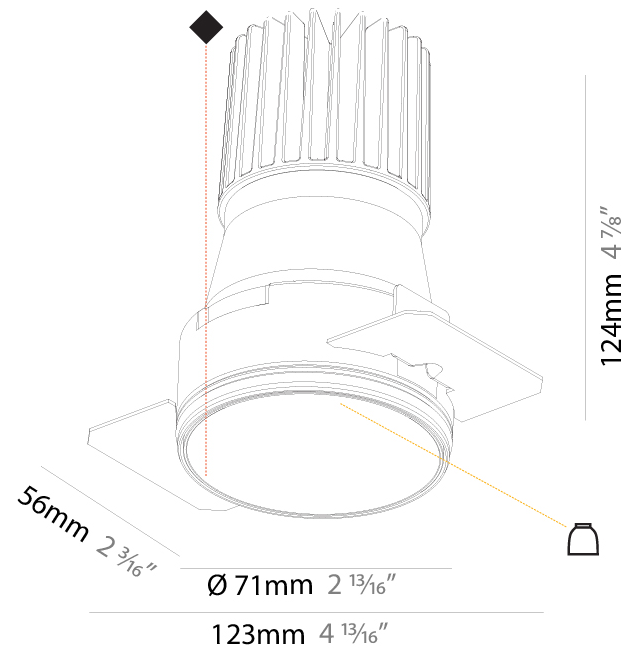

PHYSICAL

Aperture Sizes - Downlights: 2"
Shape: Round
Diameter (mm): 71
Diameter (in): 2 ¹³/₁₆"
Height (mm): 124
Height (in): 4 ⁷/₈"
Ceiling Thickness (mm): 10 / 12.5 / 15
Ceiling Thickness (in): 3/8 or 1/2 or 9/16
Min. Recessing Depth (mm): 140
Min. Recessing Depth (in): 5 ¹/₂"
Weight (kg): 0.358
Weight (lbs): 0.79
Fixture Finish: SSR / BKV / CWI / CRY / HAB / UFT / ITA / RUA / FTG / MYG / LOD / PUS / FRO / FUP / KIA / POP / BLS / SPG / MEY / GOH / CHC / COM / ABZ / JAG / OBR / MOS / ROR
Fixture Material: Aluminum
Cut-out Measurements: Ø 79mm / 3 1/8"
Upon Request: Unique Sizes Unique Ceiling Thickness

ELECTRICAL

Lamp Type: LED (Zhaga Standard)
Input Wattage (W): 13
Total Output Wattage (W): 11.8
Dimming: Tri-Mode (Non-Dimming and Phase Dimming (120Vac only) and 0-10V Dimming)
Driver Included: No
Driver Location: Recessed Housing
Driver Type: Constant Current - Universal
Driver Class: Class 2
Housing: See components
Input Voltage (V): 120 - 277
Constant Current (MA): 500

LED

Number of LEDs: 1
Color Temperature (°K): 2700 / 3000 / 3500 / 4000
Max. Delivered Lumen (lm): 1210 / 1260 / 1323 / 1350
CRI: >90 CRI
Lamp Life (hrs): 50000

OPTICAL

Reflector: 20 / 40 / 60

RATINGS AND CERTIFICATIONS

Certified By: Certified for North American Standards
IP rating: IP20

PROJECT
TYPE
SPECIFIER
QUANTITY
DATE