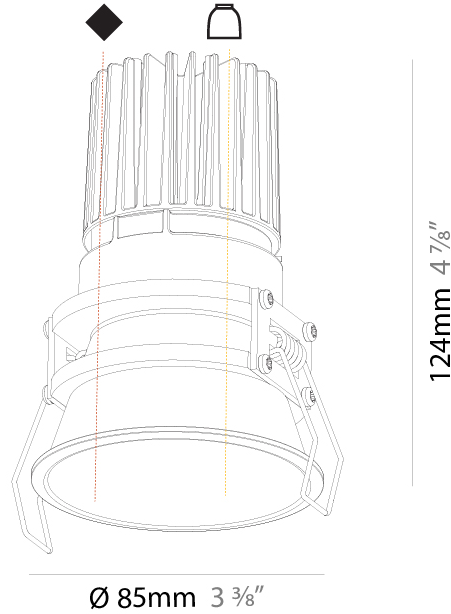

GENERAL

Series: Invader Deep
Partner: Prolicht
Division: Architectural
Installation: Recessed
Product Type: Downlight
Mounting Location: Ceiling
Light Distribution: Downlight

PHYSICAL

Aperture Sizes - Downlights: 2"
Shape: Round
Diameter (mm): 85
Diameter (in): 3 3/8"
Height (mm): 124
Height (in): 4 7/8"
Min. Recessing Depth (mm): 140
Min. Recessing Depth (in): 5 1/2"
Weight (kg): 0.338
Weight (lbs): 0.745
Installation Requirement: Non-insulated Ceiling only
Fixture Finish: SSR / BKV / CWI / CRY / HAB / UFT / ITA / RUA / FTG / MYG / LOD / PUS / FRO / FUP / KIA / POP / BLS / SPG / MEY / GOH / CHC / COM / ABZ / JAG / OBR / MOS / ROR
Fixture Material: Aluminum Die Cast
Cut-out Measurements: D - 80mm / 3 1/8"

ELECTRICAL

Lamp Type: LED (Zhaga Standard)
Input Wattage (W): 13
Total Output Wattage (W): 11.8
Dimming: Dali Dimming
Driver Included: No
Driver Location: Recessed Housing
Housing: See components
Input Voltage (V): 120
Constant Current (MA): 350

LED

Number of LEDs: 1
Max. Delivered Lumen (lm): 792
Nominal Lumen (lm): 1182
CRI: >90 CRI
Lamp Life (hrs): 50000

OPTICAL

Reflector°: 20 / 40 / 60
Adjustability: Fixed

RATINGS AND CERTIFICATIONS

Certified By: Certified for North American Standards
IP rating: IP44

PROJECT
TYPE
SPECIFIER
QUANTITY
DATE