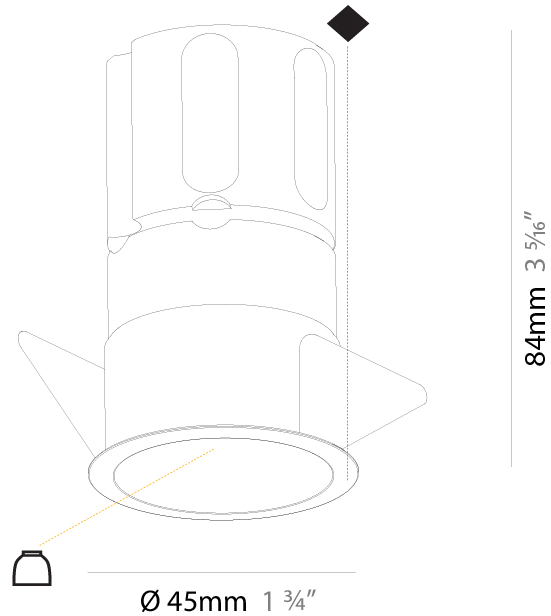

GENERAL

Series: Invader Deep
Partner: Prolicht
Division: Architectural
Installation: Recessed
Product Type: Downlight
Mounting Location: Ceiling
Light Distribution: Downlight

PHYSICAL

Aperture Sizes - Downlights: 1"
Shape: Round
Diameter (mm): 45
Diameter (in): 1 3/4
Height (mm): 84
Height (in): 3 5/16
Min. Recessing Depth (mm): 150
Min. Recessing Depth (in): 5 7/8
Weight (kg): 0.122
Weight (lbs): 0.27
Fixture Finish: SSR / BKV / CWI / CRY / HAB / UFT / ITA / RUA / FTG / MYG / LOD / PUS / FRO / FUP / KIA / POP / BLS / SPG / MEY / GOH / CHC / COM / ABZ / JAG / OBR / MOS / ROR
Fixture Material: Aluminum Die Cast
Cut-out Measurements: Dia: 41mm / 1 5/8"

ELECTRICAL

Lamp Type: LED (Zhaga Standard)
Input Wattage (W): 7
Total Output Wattage (W): 6.4
Dimming: Non-Dimming / Phase Dimming (120Vac only) / 0-10V Dimming
Driver Included: No
Driver Location: Remote
Driver Type: Constant Current - 120 / 277Vac
Driver Class: Class 2
Input Voltage (V): 120 - 277
Constant Current (MA): 250

LED

Number of LEDs: 1
Color Temperature (°K): 2700 / 3000 / 3500 / 4000
Max. Delivered Lumen (lm): 660 / 690 / 725 / 740
Nominal Lumen (lm): 734 / 762 / 801 / 817
CRI: >90 CRI
Lamp Life (hrs): 50000

OPTICAL

Reflector: 33 / 47 / 65

RATINGS AND CERTIFICATIONS

Certified By: Certified for North American Standards
IP rating: IP20